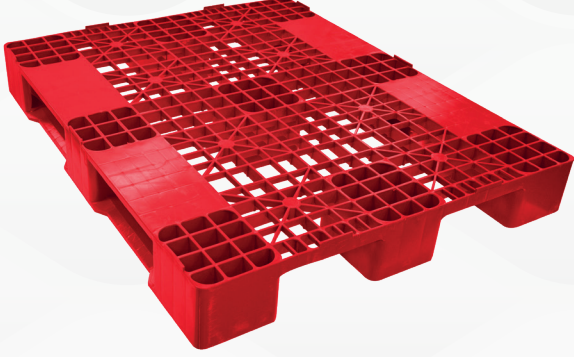

Kod / Code: **303410**

100 x 120 Open Top Plastic Pallet With 2 runner

Renk | Color
● ● ●

Ebat Dimensions	100 x 120 x h 15 cm	Sıcaklık Dayanımı Temperature Resistance	-20 °C + 80 °C
Ağırlık Weight	11.7 kg / ±3%	Tip Type	Açık Open
Nakliye Shipping	 Kamyon Truck: 8.2 x 2.45 x h 2.70 cm	 Tır Truck: 13.6 x 2.42 x h 2.70 cm	 Tır Truck: 13.6 x 2.45 x h 2.95 cm
Adet Piece	380 Adet Pcs	625 Adet Pcs	680 Adet Pcs
Nakliye Shipping	 20 DC KONTEYNER CONTAINER	 40 DC KONTEYNER CONTAINER	 40 HC KONTEYNER CONTAINER
Adet Piece	230 Adet Pcs	460 Adet Pcs	540 Adet Pcs

80 x 120 Üstü Açık Plastik Palet 2 Kızaklı

Kod / Code: **303408**

80 x 120 Open Top Plastic Pallet With 2 runner

Renk | Color
● ● ●

Ebat Dimensions	80 x 120 x h 15 cm	Sıcaklık Dayanımı Temperature Resistance	-20 °C + 80 °C
Ağırlık Weight	9.5 kg / ±3%	Tip Type	Açık Open
Nakliye Shipping	 Kamyon Truck: 8.2 x 2.45 x h 2.70 cm	 Tır Truck: 13.6 x 2.42 x h 2.70 cm	 Tır Truck: 13.6 x 2.45 x h 2.95 cm
Adet Piece	450 Adet Pcs	750 Adet Pcs	800 Adet Pcs
Nakliye Shipping	 20 DC KONTEYNER CONTAINER	 40 DC KONTEYNER CONTAINER	 40 HC KONTEYNER CONTAINER
Adet Piece	250 Adet Pcs	500 Adet Pcs	600 Adet Pcs

PLASTİK PALET

PLASTIC PALLET

100 x 120 Üstü Kapalı Plastik Palet 2 Kızaklı

Kod / Code: 303409

100 x 120 Closed Top Plastic Pallet With 2 runner

Renk / Color

Ebat Dimensions	100 x 120 x h 15 cm	Sıcaklık Dayanımı Temperature Resistance	-20 °C + 80 °C
Ağırlık Weight	13.7 kg / ±3%	Tip Type	Kapalı Closed
Nakliye Shipping	 Kamyon Truck: 8.2 x 2.45 x h 2.70 cm	 Tır Truck: 13.6 x 2.42 x h 2.70 cm	 Tır Truck: 13.6 x 2.45 x h 2.95 cm
Adet Piece	380 Adet Pcs	625 Adet Pcs	680 Adet Pcs
Nakliye Shipping	 20 DC KONTEYNER CONTAINER	 40 DC KONTEYNER CONTAINER	 40 HC KONTEYNER CONTAINER
Adet Piece	230 Adet Pcs	460 Adet Pcs	540 Adet Pcs