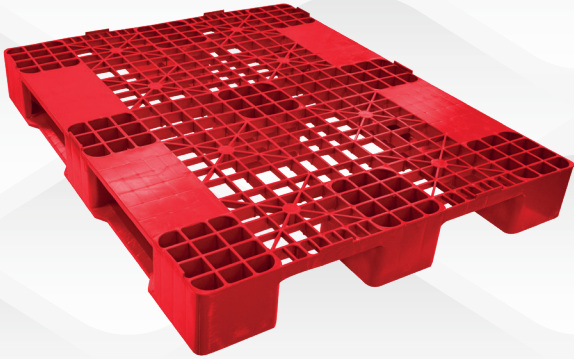

Kod / Code: **303410**

100 x 120 Open Top Plastic Pallet With 2 runner

Renk | Color
● ● ●

Ebat Dimensions	100 x 120 x h 15 cm	Sıcaklık Dayanımı Temperature Resistance	-20 °C + 80 °C
Ağırlık Weight	11.7 kg / ±3%	Tip Type	Açık Open
Nakliye Shipping	 Kamyon Truck: 8.2 x 2.45 x h 2.70 cm	 Tır Truck: 13.6 x 2.42 x h 2.70 cm	 Tır Truck: 13.6 x 2.45 x h 2.95 cm
Adet Piece	380 Adet Pcs	625 Adet Pcs	680 Adet Pcs
Nakliye Shipping	 20 DC KONTEYNER CONTAINER	 40 DC KONTEYNER CONTAINER	 40 HC KONTEYNER CONTAINER
Adet Piece	230 Adet Pcs	460 Adet Pcs	540 Adet Pcs

80 x 120 Üstü Açık Plastik Palet 2 Kızaklı

Kod / Code: **303408**

80 x 120 Open Top Plastic Pallet With 2 runner

Renk | Color
● ● ●

Ebat Dimensions	80 x 120 x h 15 cm	Sıcaklık Dayanımı Temperature Resistance	-20 °C + 80 °C
Ağırlık Weight	9.5 kg / ±3%	Tip Type	Açık Open
Nakliye Shipping	 Kamyon Truck: 8.2 x 2.45 x h 2.70 cm	 Tır Truck: 13.6 x 2.42 x h 2.70 cm	 Tır Truck: 13.6 x 2.45 x h 2.95 cm
Adet Piece	450 Adet Pcs	750 Adet Pcs	800 Adet Pcs
Nakliye Shipping	 20 DC KONTEYNER CONTAINER	 40 DC KONTEYNER CONTAINER	 40 HC KONTEYNER CONTAINER
Adet Piece	250 Adet Pcs	500 Adet Pcs	600 Adet Pcs

PLASTİK PALET

PLASTIC PALLET

100 x 120 Üstü Kapalı Plastik Palet 2 Kızaklı

Kod / Code: 303409

100 x 120 Closed Top Plastic Pallet With 2 runner

Renk / Color

Ebat Dimensions	100 x 120 x h 15 cm	Sıcaklık Dayanımı Temperature Resistance	-20 °C + 80 °C
Ağırlık Weight	13.7 kg / ±3%	Tip Type	Kapalı Closed
Nakliye Shipping	 Kamyon Truck: 8.2 x 2.45 x h 2.70 cm	 Tır Truck: 13.6 x 2.42 x h 2.70 cm	 Tır Truck: 13.6 x 2.45 x h 2.95 cm
Adet Piece	380 Adet Pcs	625 Adet Pcs	680 Adet Pcs
Nakliye Shipping	 20 DC KONTEYNER CONTAINER	 40 DC KONTEYNER CONTAINER	 40 HC KONTEYNER CONTAINER
Adet Piece	230 Adet Pcs	460 Adet Pcs	540 Adet Pcs