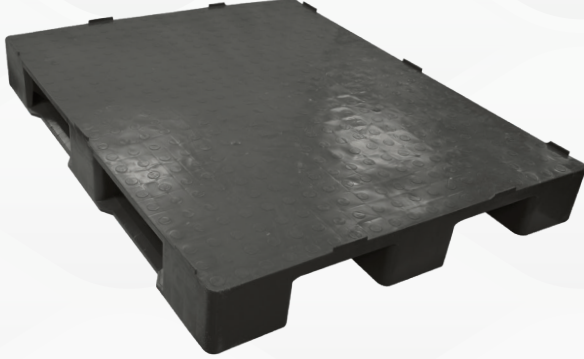

Kod / Code: **303410**

100 x 120 Open Top Plastic Pallet With 2 runner

Renk | Color
● ● ●

Ebat Dimensions	100 x 120 x h 15 cm	Sıcaklık Dayanımı Temperature Resistance	-20 °C + 80 °C
Ağırlık Weight	11.7 kg / ±3%	Tip Type	Açık Open
Nakliye Shipping	 Kamyon Truck: 8.2 x 2.45 x h 2.70 cm	 Tır Truck: 13.6 x 2.42 x h 2.70 cm	 Tır Truck: 13.6 x 2.45 x h 2.95 cm
Adet Piece	380 Adet Pcs	625 Adet Pcs	680 Adet Pcs
Nakliye Shipping	 20 DC KONTEYNER CONTAINER	 40 DC KONTEYNER CONTAINER	 40 HC KONTEYNER CONTAINER
Adet Piece	230 Adet Pcs	460 Adet Pcs	540 Adet Pcs

80 x 120 Üstü Açık Plastik Palet 2 Kızaklı

Kod / Code: **303408**

80 x 120 Open Top Plastic Pallet With 2 runner

Renk | Color
● ● ●

Ebat Dimensions	80 x 120 x h 15 cm	Sıcaklık Dayanımı Temperature Resistance	-20 °C + 80 °C
Ağırlık Weight	9.5 kg / ±3%	Tip Type	Açık Open
Nakliye Shipping	 Kamyon Truck: 8.2 x 2.45 x h 2.70 cm	 Tır Truck: 13.6 x 2.42 x h 2.70 cm	 Tır Truck: 13.6 x 2.45 x h 2.95 cm
Adet Piece	450 Adet Pcs	750 Adet Pcs	800 Adet Pcs
Nakliye Shipping	 20 DC KONTEYNER CONTAINER	 40 DC KONTEYNER CONTAINER	 40 HC KONTEYNER CONTAINER
Adet Piece	250 Adet Pcs	500 Adet Pcs	600 Adet Pcs

PLASTİK PALET

PLASTIC PALLET

100 x 120 Üstü Kapalı Plastik Palet 2 Kızaklı

Kod / Code: 303409

100 x 120 Closed Top Plastic Pallet With 2 runner

Renk / Color

Ebat Dimensions	100 x 120 x h 15 cm	Sıcaklık Dayanımı Temperature Resistance	-20 °C + 80 °C
Ağırlık Weight	13.7 kg / ±3%	Tip Type	Kapalı Closed
Nakliye Shipping	 Kamyon Truck: 8.2 x 2.45 x h 2.70 cm	 Tır Truck: 13.6 x 2.42 x h 2.70 cm	 Tır Truck: 13.6 x 2.45 x h 2.95 cm
Adet Piece	380 Adet Pcs	625 Adet Pcs	680 Adet Pcs
Nakliye Shipping	 20 DC KONTEYNER CONTAINER	 40 DC KONTEYNER CONTAINER	 40 HC KONTEYNER CONTAINER
Adet Piece	230 Adet Pcs	460 Adet Pcs	540 Adet Pcs