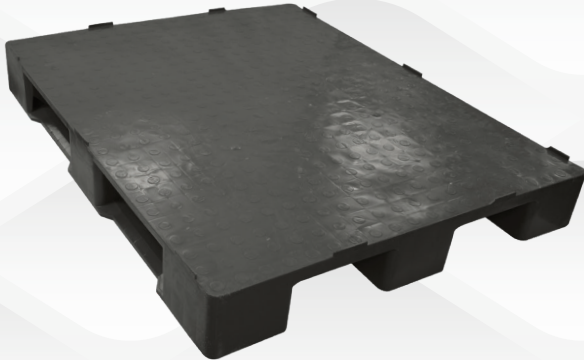

Dinamik / Dynamic
1500 kg

Dinamik / Dynamic
1500 kg

Statik / Static
5000 kg

Raf / Shelf
1000 kg

80 x 120 Üstü Kapalı Plastik Palet 2 Kızaklı

Kod / Code: 303407

80 x 120 Closed Top Plastic Pallet With 2 runner